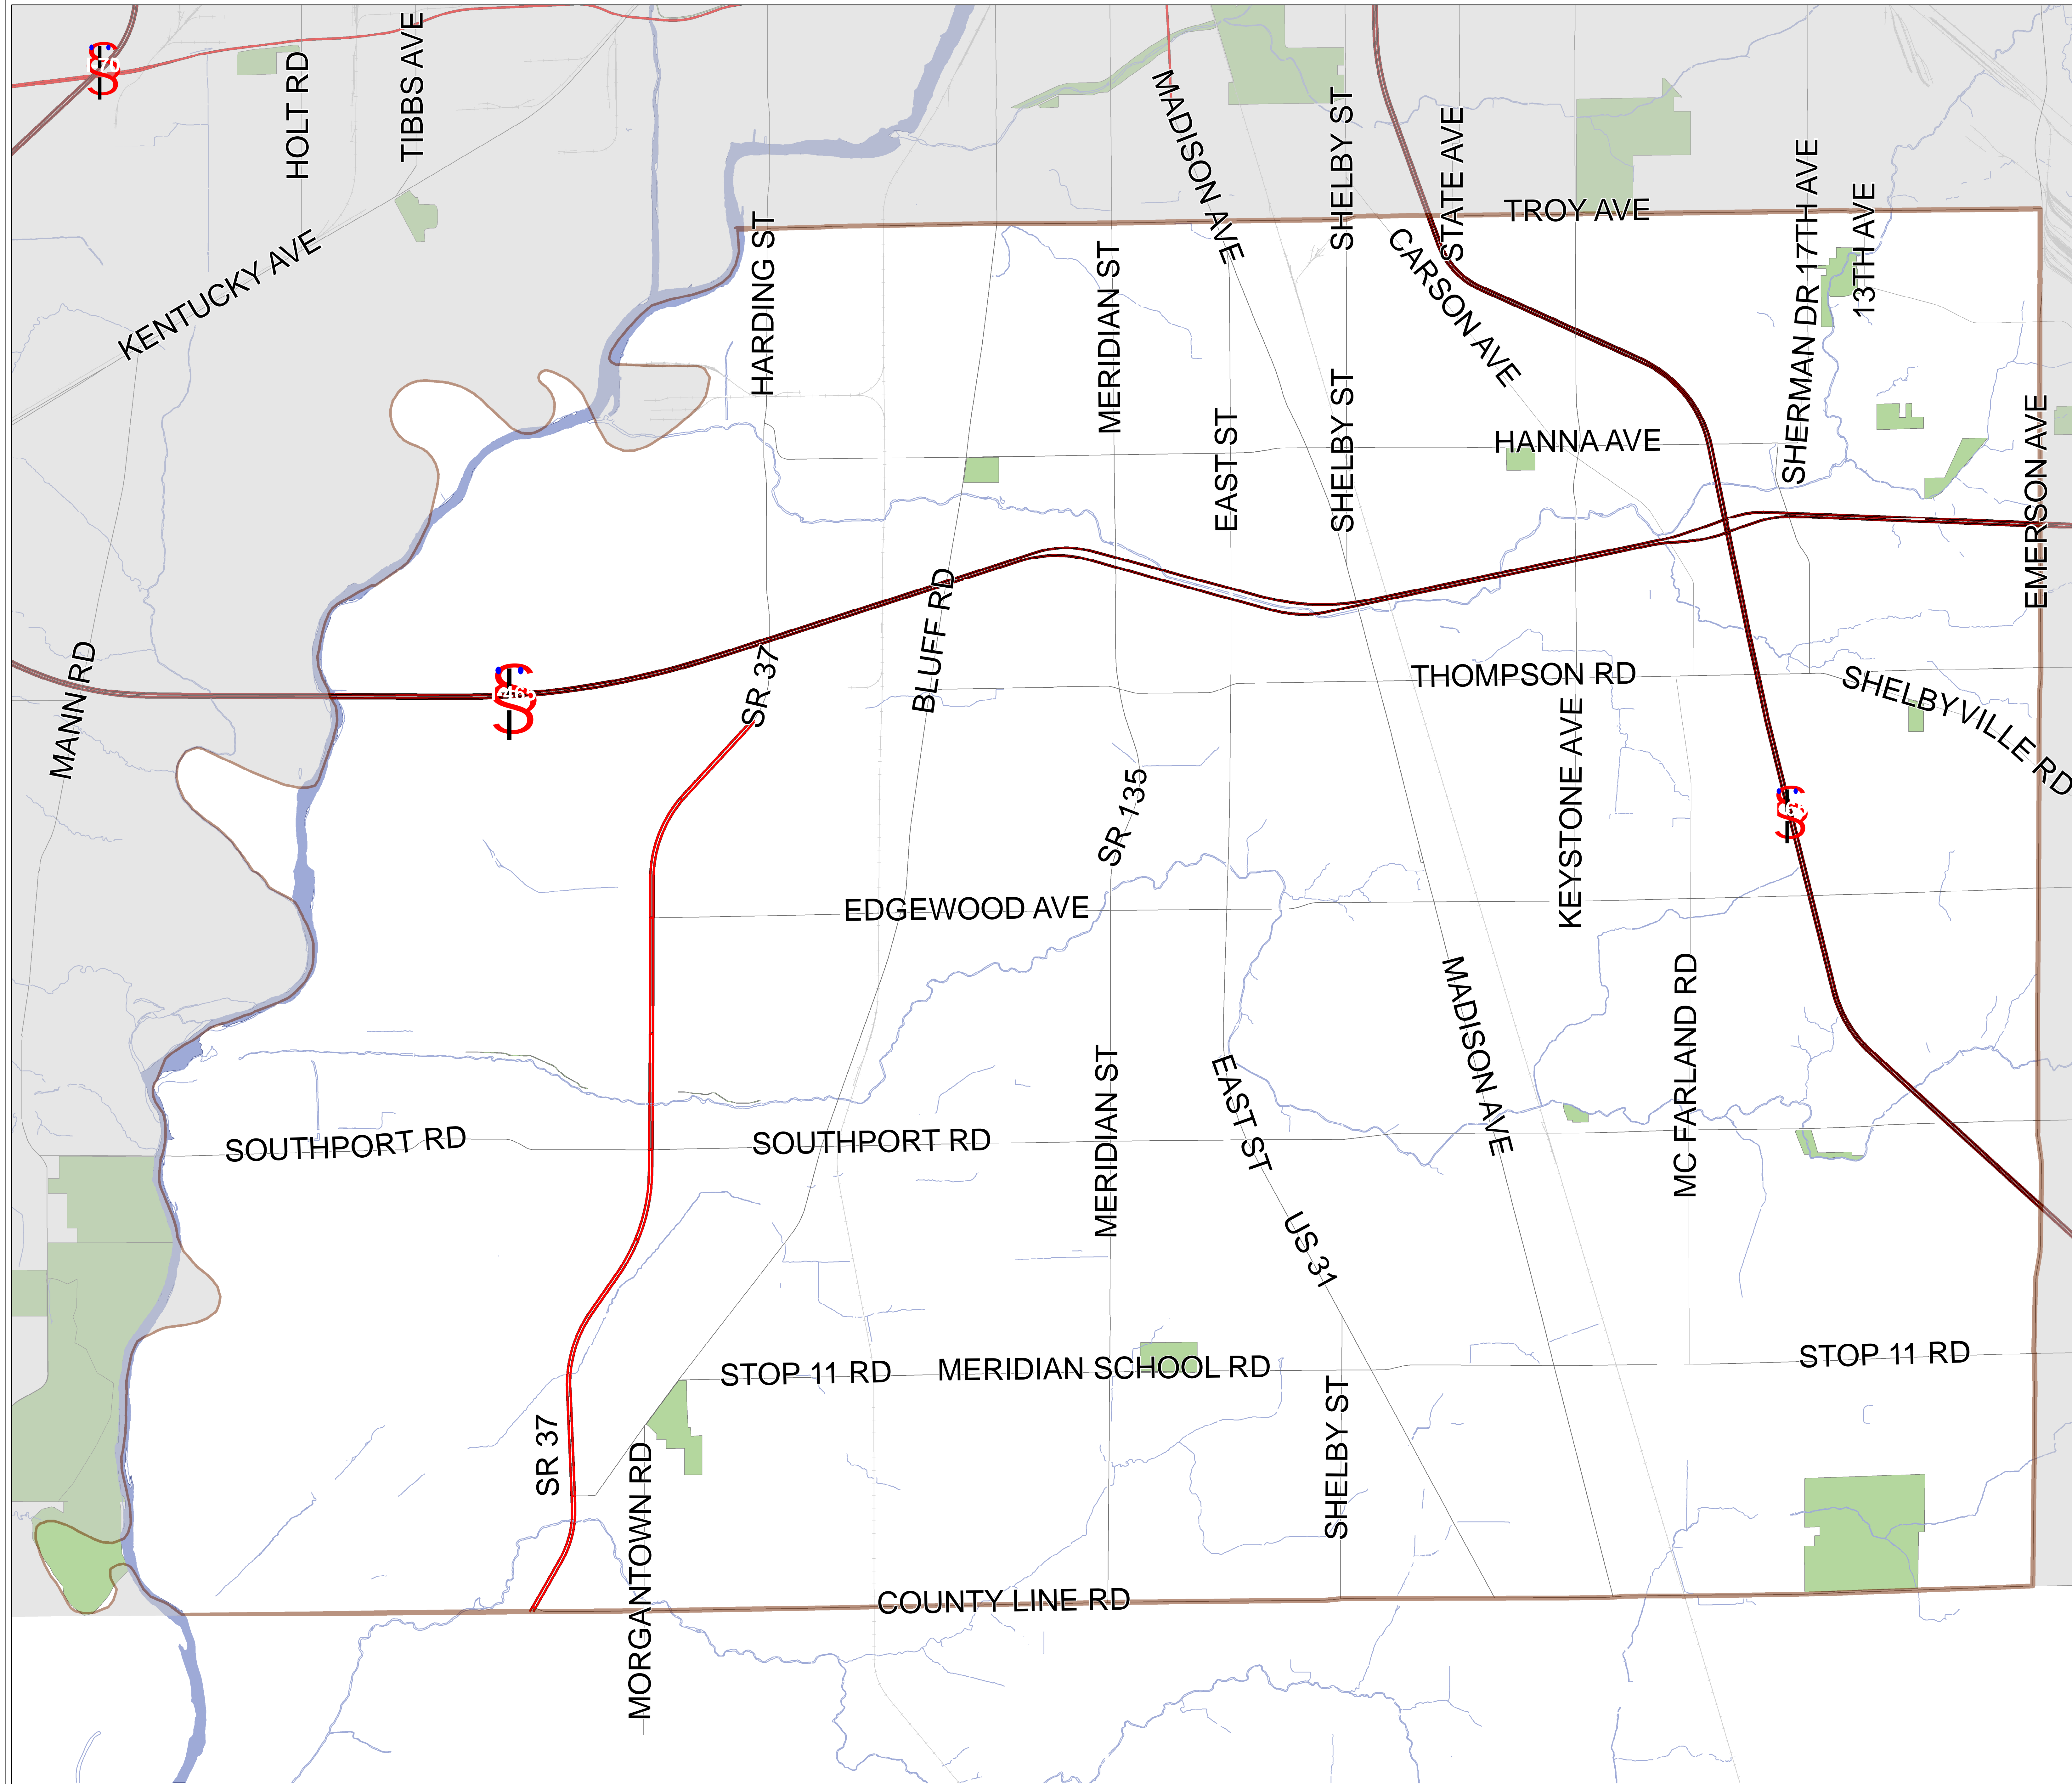

Perry Township, Marion County, Indiana

Legend

-  Railroad
-  Rivers & Streams
-  Park

2

April 11, 2007

Produced by: City of Indianapolis, Division of Planning,
Information Resources & Policy Analysis

Source: Marion County GIS

This map does not represent a legal document. It is intended to serve as an aid in graphic representation only. Information shown on this map is not warranted for accuracy or merchantability.